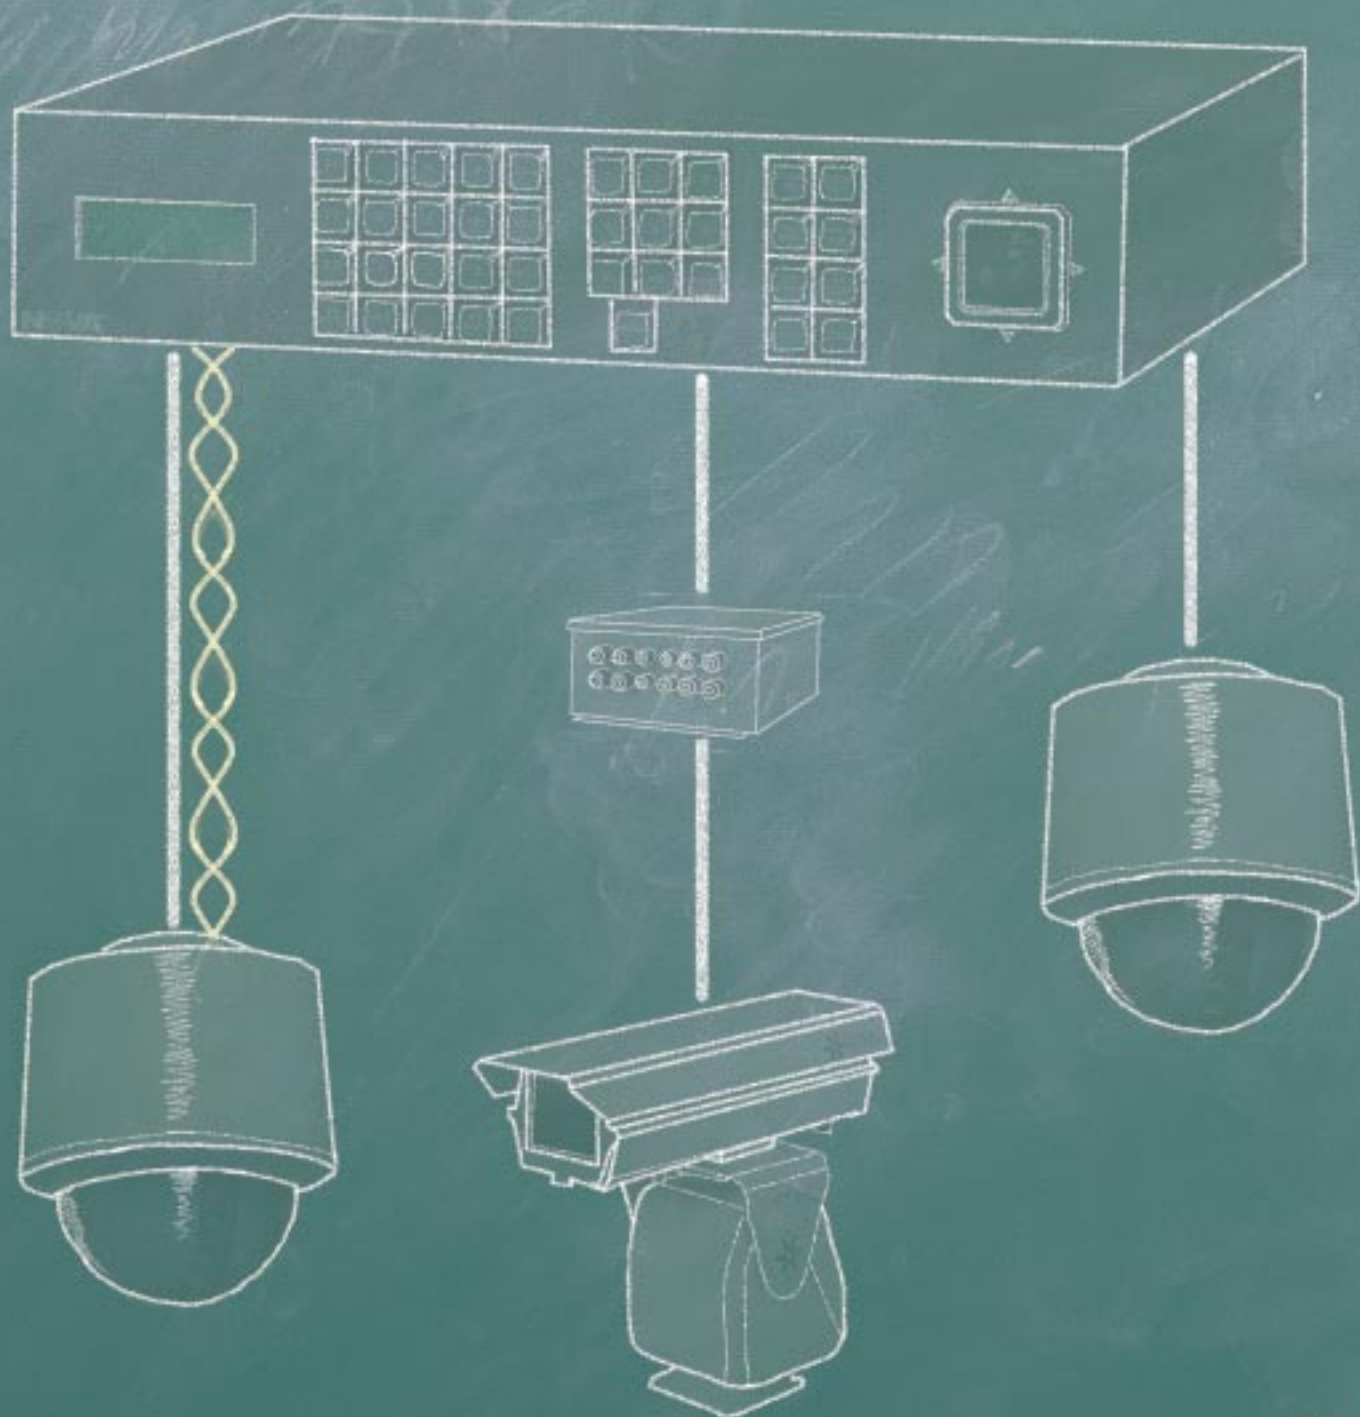

NOVA™ V1422

Vicon's New Play!

VICON