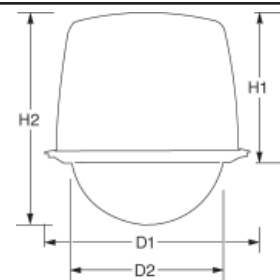

Outdoor/High-Impact Pendant

- Die-cast aluminum enclosure, molded plastic sunshield
- Vandal-proof clear acrylic/polycarbonate dome
- Standard 1-1/2 inch male NPT fitting or metric equivalent
- Unit Diameter (D1): 9.0 inches (228 mm)
- Lower Dome Diameter (D2): 5.9 inches (150 mm)
- Height (H): 10.3 inches (262 mm)
- Weight: 7.7 lb. (3.5 kg)

Indoor Pendant

- Molded plastic enclosure
- Vandal-proof smoked acrylic dome
- Standard 1-1/2 inch male NPT fitting or metric equivalent
- Diameter (D1): 8.0 inches (203 mm)
- Lower Dome Diameter (D2): 5.9 inches (150 mm)
- Height: 10.0 inches (254 mm)
- Weight: 4.7 lb. (2.1 kg)

Indoor In-Ceiling

- Black anodized aluminum
- Vandal-proof smoked acrylic dome
- Diameter (D1): 7.1 inches (180 mm)
- Lower Dome Diameter (D2): 5.9 inches (150 mm)
- Height: 9.7 inches (246 mm)
- Weight: 5.1 lb. (2.3 kg)

Pressurized

- Die-cast aluminum enclosure; molded plastic sunshield
- Vandal-proof clear polycarbonate dome
- Standard 1-1/2 inch male NPT fitting or metric equivalent
- Unit Diameter (D1): 9.5 inches (241 mm)
- Lower Dome Diameter (D2): 6.0 inches (152 mm)
- Height (H2): 10.2 inches (259 mm); (H1): 7.3 in. (185 mm)
- Weight: 12.0 lb. (5.4 kg)