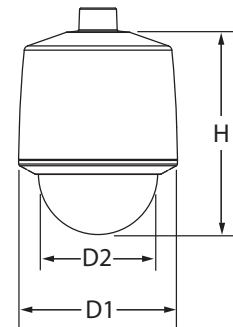

Outdoor/High-Impact Pendant

- Die-cast aluminum enclosure, molded plastic sunshield
- Vandal-proof clear acrylic/polycarbonate dome
- Standard 1-1/2 inch male NPT fitting or metric equivalent
- Unit Diameter (D1): 9.0 inches (228 mm)
- Lower Dome Diameter (D2): 5.9 inches (150 mm)
- Height (H): 10.3 inches (262 mm)
- Weight: 7.7 lb. (3.5 kg)

Indoor Pendant

- Molded plastic enclosure
- Vandal-proof smoked acrylic dome
- Standard 1-1/2 inch male NPT fitting or metric equivalent
- Diameter (D1): 8.0 inches (203 mm)
- Lower Dome Diameter (D2): 5.9 inches (150 mm)
- Height: 10.0 inches (254 mm)
- Weight: 4.7 lb. (2.1 kg)

Indoor In-Ceiling

- Black anodized aluminum
- Vandal-proof smoked acrylic dome
- Diameter (D1): 7.1 inches (180 mm)
- Lower Dome Diameter (D2): 5.9 inches (150 mm)
- Height: 9.7 inches (246 mm)
- Weight: 5.1 lb. (2.3 kg)

Pressurized

- Die-cast aluminum enclosure; molded plastic sunshield
- Vandal-proof clear polycarbonate dome
- Standard 1-1/2 inch male NPT fitting or metric equivalent
- Unit Diameter (D1): 9.5 inches (241 mm)
- Lower Dome Diameter (D2): 6.0 inches (152 mm)
- Height (H2): 10.2 inches (259 mm); (H1): 7.3 in. (185 mm)
- Weight: 12.0 lb. (5.4 kg)