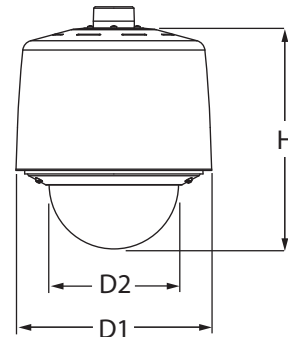

Outdoor/High-Impact Pendant

- Die-cast aluminum enclosure, molded plastic sunshield
- Vandal-proof clear acrylic/polycarbonate dome
- Standard 1-1/2 inch male NPT fitting or metric equivalent
- Unit Diameter (D1): 9.0 inches (228 mm)
- Lower Dome Diameter (D2): 5.9 inches (150 mm)
- Height (H): 10.3 inches (262 mm)
- Weight: 7.7 lb. (3.5 kg)

Indoor Pendant

- Molded plastic enclosure
- Vandal-proof smoked acrylic dome
- Standard 1-1/2 inch male NPT fitting or metric equivalent
- Diameter (D1): 8.0 inches (203 mm)
- Lower Dome Diameter (D2): 5.9 inches (150 mm)
- Height: 10.0 inches (254 mm)
- Weight: 4.7 lb. (2.1 kg)

Pressurized

- Die-cast aluminum enclosure; molded plastic sunshield
- Vandal-proof clear polycarbonate dome
- Standard 1-1/2 inch male NPT fitting or metric equivalent
- Unit Diameter (D1): 9.5 inches (241 mm)
- Lower Dome Diameter (D2): 6.0 inches (152 mm)
- Height (H2): 10.2 inches (259 mm); (H1): 7.3 in. (185 mm)
- Weight: 12.0 lb. (5.4 kg)