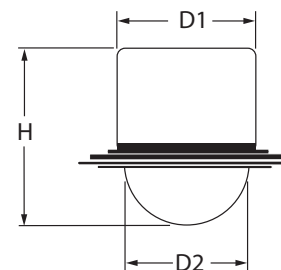

Indoor In-Ceiling

- Black anodized aluminum
- Vandal-proof smoked acrylic dome
- Diameter (D1): 7.1 inches (180 mm)
- Lower Dome Diameter (D2): 5.9 inches (150 mm)
- Height: 9.7 inches (246 mm)
- Weight: 5.1 lb. (2.3 kg)